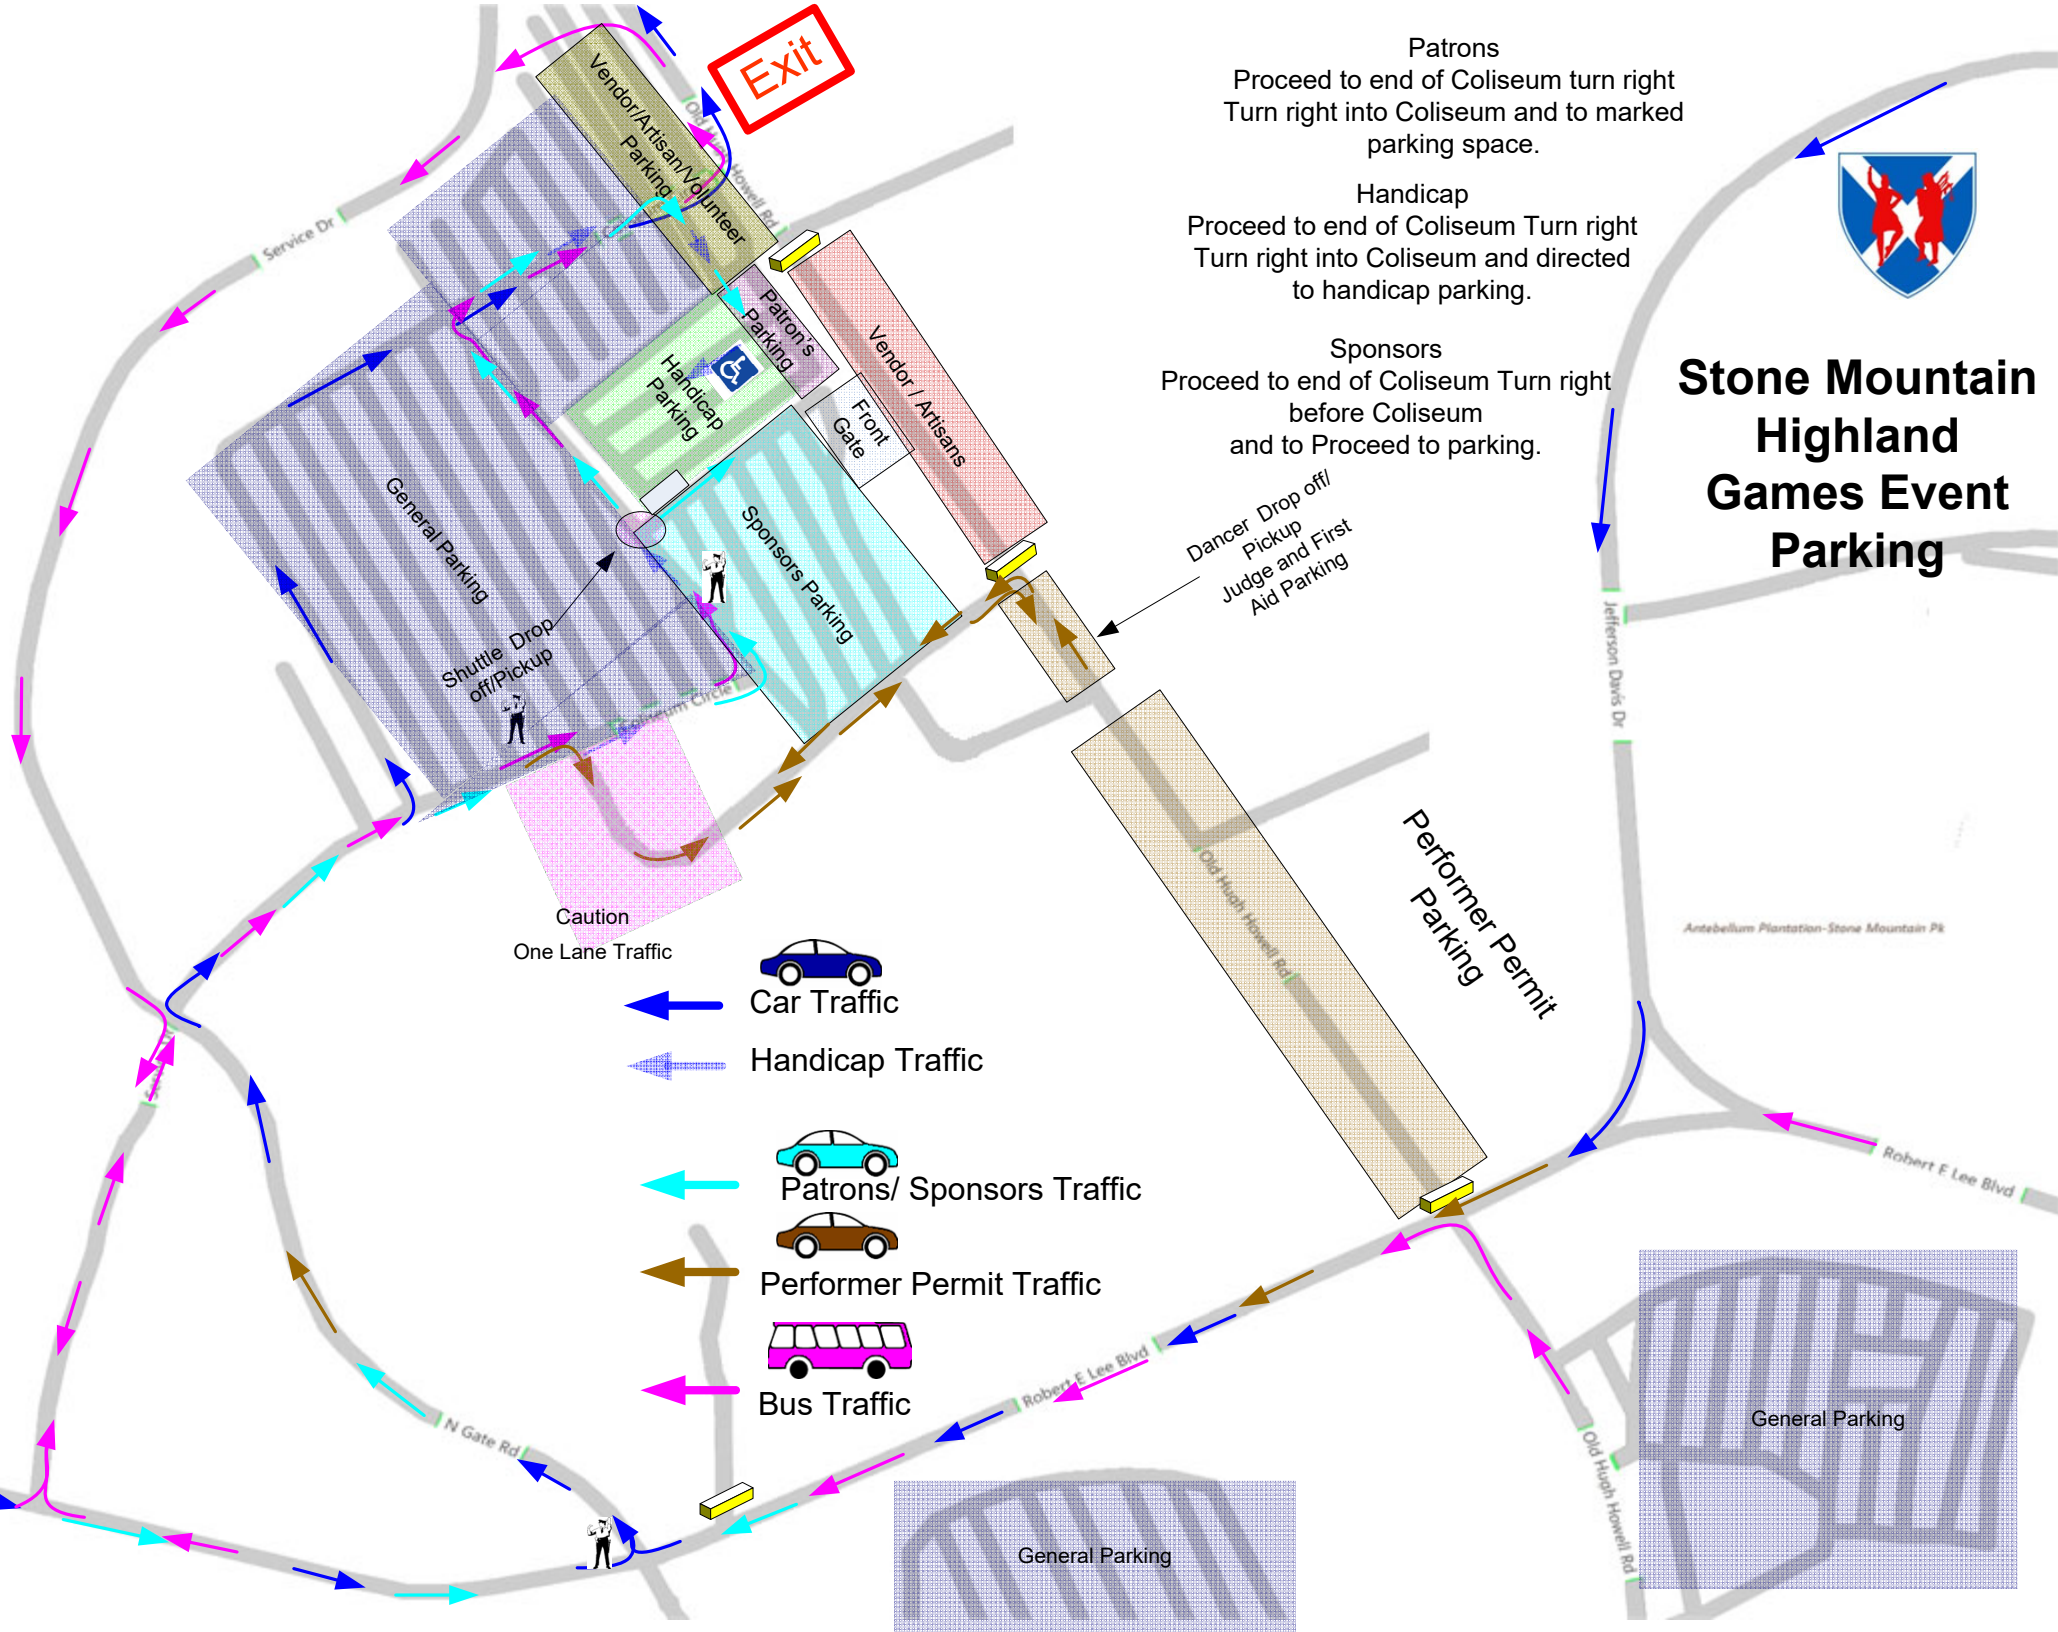

Stone Mountain Highland Games Event Parking

Patrons
Proceed to end of Coliseum turn right
Turn right into Coliseum and to marked parking space.

Handicap
Proceed to end of Coliseum Turn right
Turn right into Coliseum and directed
to handicap parking.

Sponsors
Proceed to end of Coliseum Turn right
before Coliseum
and to Proceed to parking.

Dancer Drop off/
Pickup
Judge and First
Aid Parking

Caution
One Lane Traffic

-  Car Traffic
-  Handicap Traffic
-  Patrons/ Sponsors Traffic
-  Performer Permit Traffic
-  Bus Traffic

Antebellum Plantation-Stone Mountain Pk

General Parking

General Parking